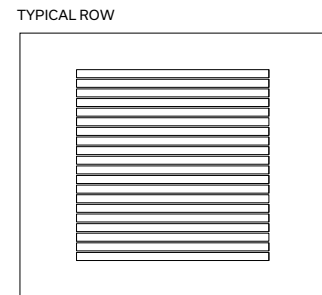

Noon

	DIMENSIONS (MM)	DIMENSIONS (IN)
	20 x 300 x 1200	3/4 x 11 13/16 x 47 1/4
Weight/unit	17 kg	37 lb
Surface/unit	0.36 m²	3.88 ft²
Surface/boîte	0.72 m²	7.75 ft²
Area/cube	14.40 m²	279 ft²
Qty/cube	36 boîtes	36 boîtes
Weight/cube	1220 kg	2686 lb

CODES	COLOURS
43755243	Daylight
43755244	Ember

Sold by box of two units
Production location Milton